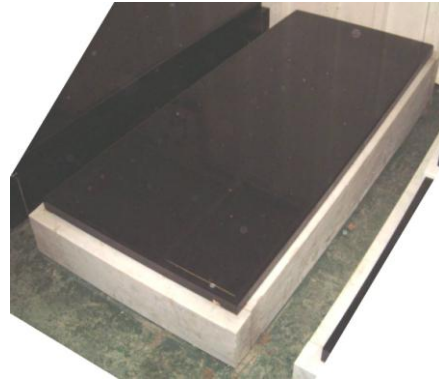

F3 Marble/Granite Split

Marble Ledger Memorial

*All Polished Granite Ledger Memorial
Black / Grey*

*F4 Two-Tone Tarne All Polished Granite
Memorial*

Small Black All Polished Granite Upright Memorial

ALL PRICES INCLUDE VAT, FOUNDATION, SYNAGOGUE FEES & ALL WORDING

Marble Tomb Memorial

Marble/Granite Tomb Memorial

*F2 Marble Memorial Flat Kerbs
F2 Sloping Kerbs*

F2 All Polished Black Granite Split Tomb Memorial

ALL PRICES INCLUDE VAT, FOUNDATION, SYNAGOGUE FEES & ALL WORDING