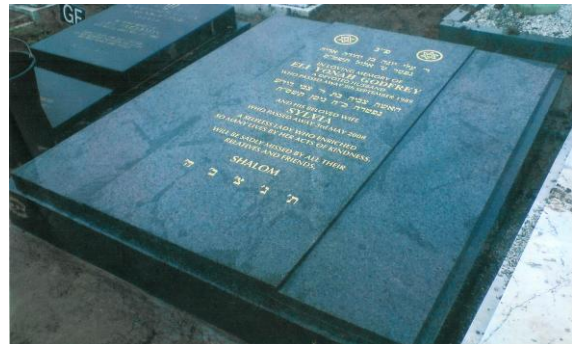

*Double Tomb Memorial Stone
Black / Abbey / Tarn*