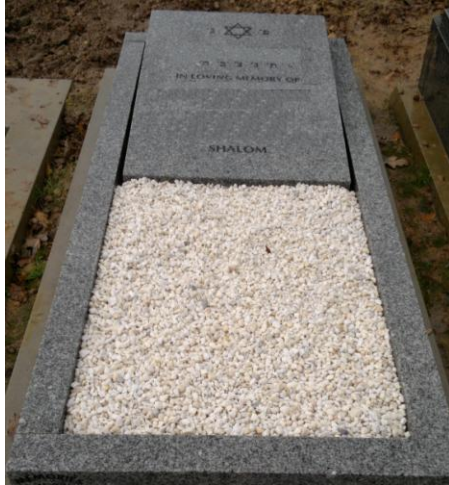

MEMORIES GOLDFINE LTD

Registered in England No: 4983909

Vat No: 800179658

ENFIELD HOUSE, BURY OLD ROAD, SALFORD M7 4QX
TEL: 0161 740 2487 FAX: 0161 740 4443

*F1 Light Grey Granite Memorial
with Chippings*