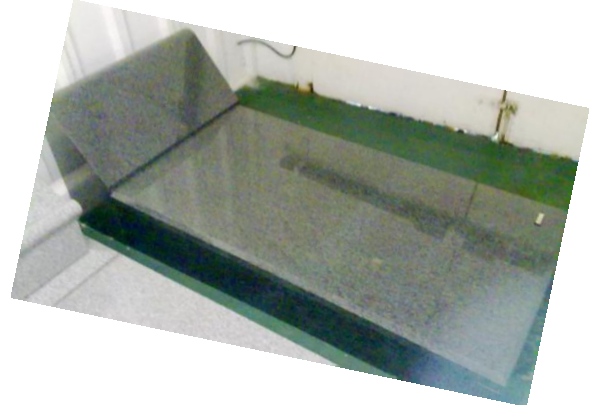

Marble Tomb Memorial

Marble/Granite Tomb Memorial

*F2 Marble Memorial Flat Kerbs
F2 Sloping Kerbs*

F2 All Polished Black Granite Split Tomb Memorial

ALL PRICES INCLUDE VAT, FOUNDATION, SYNAGOGUE FEES & ALL WORDING

Abbey Grey Block Job

*Scroll Granite Memorial
Black / Abbey Grey / Tarne*

Tarne Scroll

F5 Black Granite Memorial

F6 Bahama Blue

ALL PRICES INCLUDE VAT, FOUNDATION, SYNAGOGUE FEES & ALL WORDING

MEMORIES GOLDFINE LTD