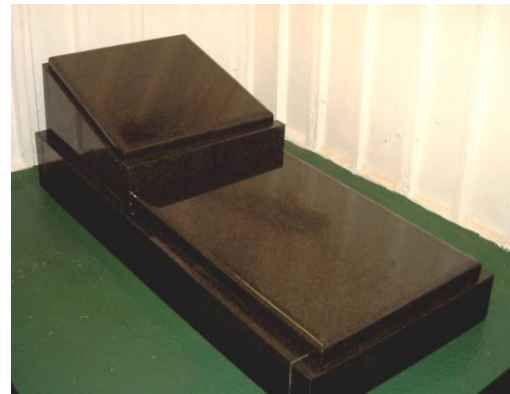

F3 Marble/Granite Split

Marble Ledger Memorial

*All Polished Granite Ledger Memorial
Black / Grey*

*F4 Two-Tone Tarne All Polished Granite
Memorial*

Small Black All Polished Granite Upright Memorial

ALL PRICES INCLUDE VAT, FOUNDATION, SYNAGOGUE FEES & ALL WORDING