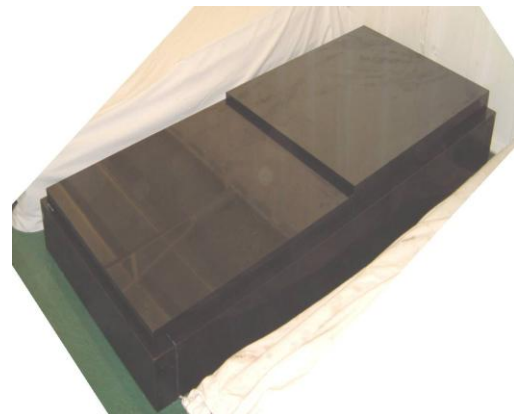

F3 Marble/Granite Split

Marble Ledger Memorial

*All Polished Granite Ledger Memorial
Black / Grey*

*F4 Two-Tone Tarne All Polished Granite
Memorial*

Small Black All Polished Granite Upright Memorial

ALL PRICES INCLUDE VAT, FOUNDATION, SYNAGOGUE FEES & ALL WORDING

Marble Tomb Memorial

Marble/Granite Tomb Memorial

*F2 Marble Memorial Flat Kerbs
F2 Sloping Kerbs*

F2 All Polished Black Granite Split Tomb Memorial

ALL PRICES INCLUDE VAT, FOUNDATION, SYNAGOGUE FEES & ALL WORDING